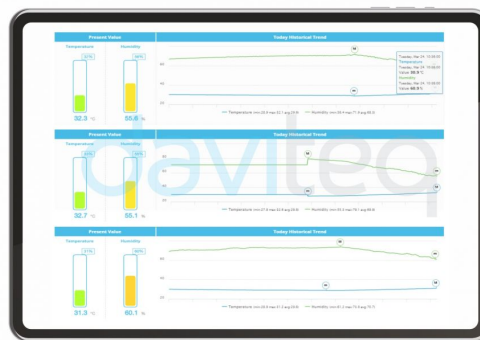

## MONITORING AIR QUALITY IN THE LAB

2/4

AIR QUALITY MONITORING IN PRODUCTION

SIAQ-H5.JPG

MONITOR DATA EVERYWHERE VIA IoT GLOBIOTS PLATFORM

SIAQ-H6.JPG

MONITOR AND RECEIVE ALERTS BY PHONE

SIAQ-H7.JPG

DIMENSION DRAWING (Unit: mm)