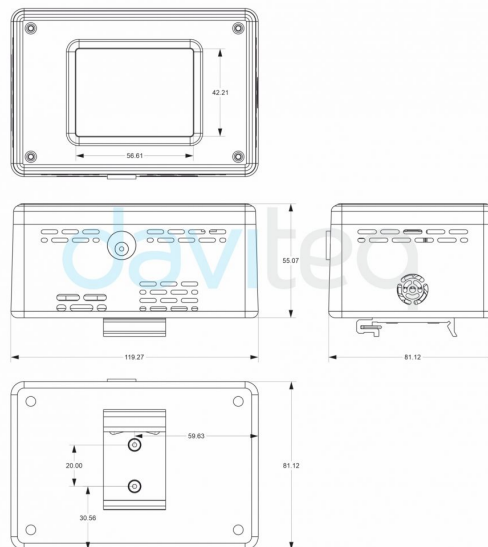

2/4

AIR QUALITY MONITORING IN PRODUCTION

SIAQ-H5.JPG

MONITOR DATA EVERYWHERE VIA IoT GLOBIOTS PLATFORM

SIAQ-H6.JPG

MONITOR AND RECEIVE ALERTS BY PHONE

SIAQ-H7.JPG

DIMENSION DRAWING (Unit: mm)