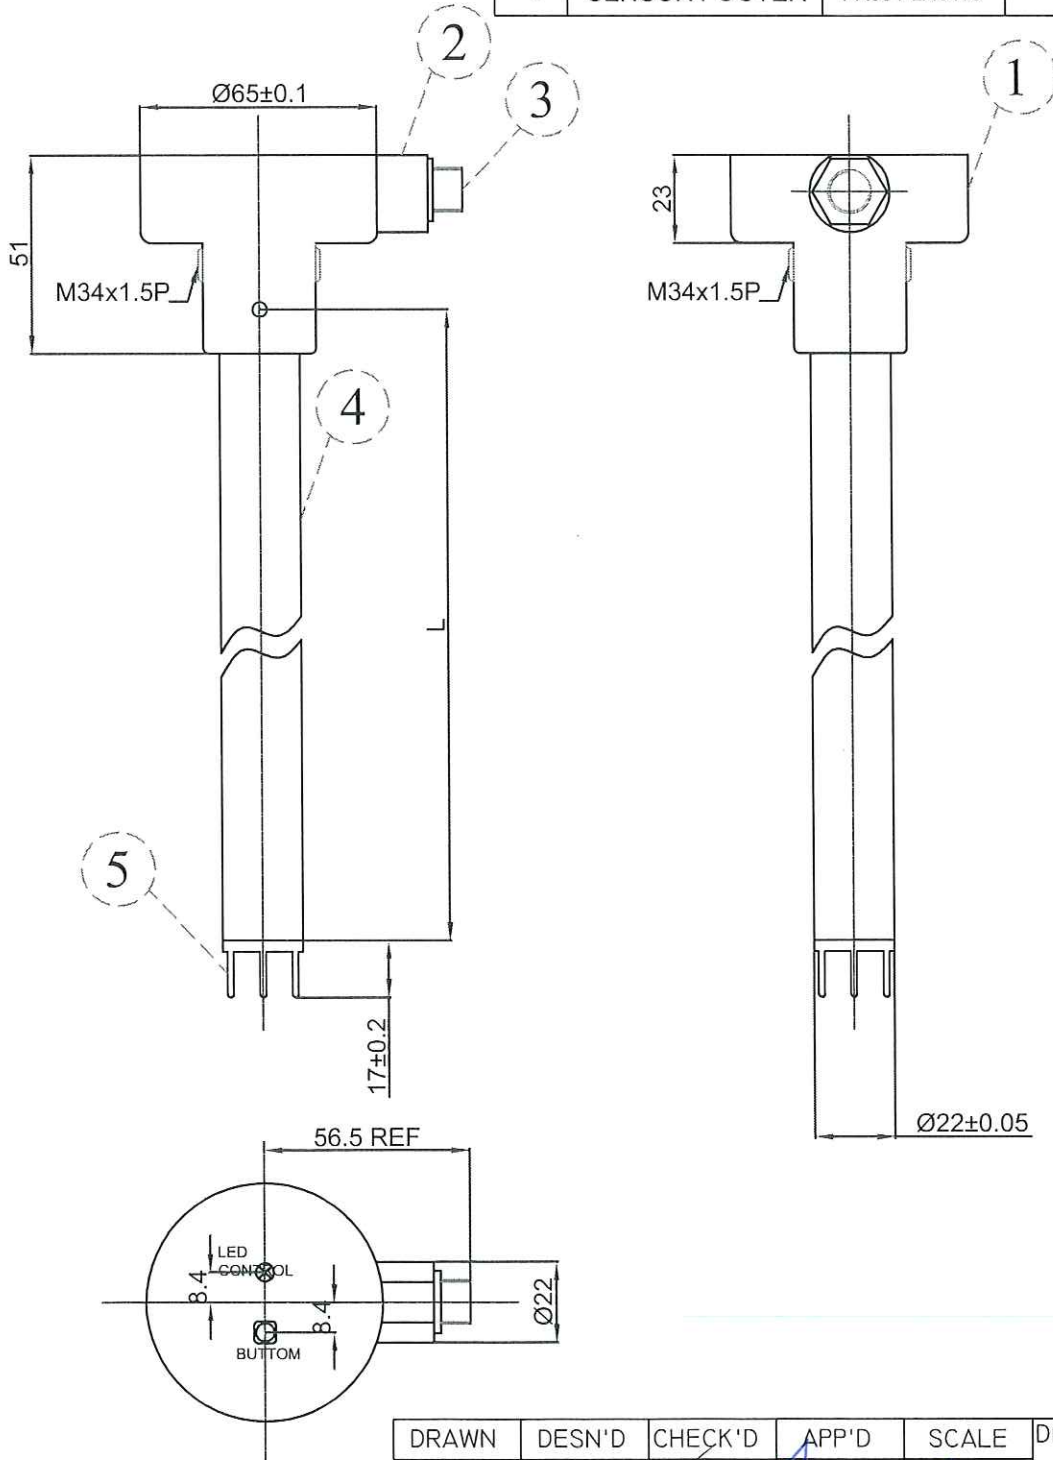

NO	Name	Material	Qty	Remarks
1	Housing	ADC12 ALUMINIUM	1	POWER COATING
2	PLUG M12	POM PLASTIC	1	
3	M12 male connector	Brass	1	Zinc alloy with nickel plated
4	OUTER TUBE	A6061 ALUMINIUM	1	ANODIZED
5	SENSOR FOOTER	PA66 PLASTIC	1	

DRAWN	DESIGN'D	CHECK'D	APP'D	SCALE	DRAWING NAME:
	<i>Quang</i>		<i>[Signature]</i>	1:2	Dimension drawing for cap10 4-20ma
	QUANG				
Công ty TNHH TB ĐL & ĐK Đại Việt Số 11, Đường 2G, KDC Nam Hùng Vương - Trần Văn Kiểu, P. An Lạc, Q. Bình Tân, TP HC Tel: : +84-8-6268.2523 / 6268.2524 Fax: +84-8-62682520					PRODUCT ITEM CODE. PULSECAPI04-20MAF